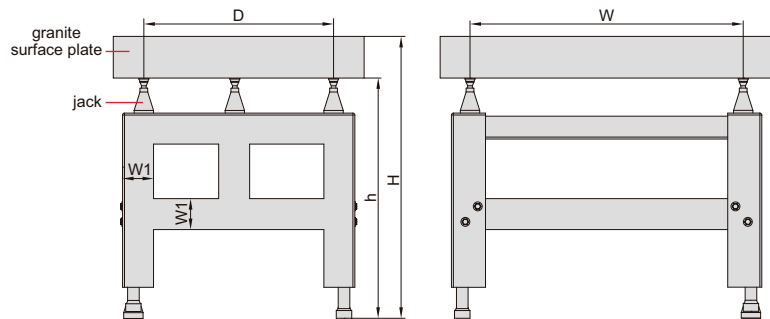

- For medium size granite surface plates
- 5 jacks are included
- Adjusting range of jacks: 25mm
- One foot on the bottom is adjustable

Low stands

(mm)

Code	For granite surface plate	W	D	H (with granite surface plate)	h (without granite surface plate)	W1
6902-64A	630x400x80mm (code 6900-064 and 6900-164)	352	224	775-800	695-720	80
6902-66A	630x630x100mm (code 6900-066 and 6900-166)	352	352	775-800	675-700	80
6902-85A	800x500x100mm (code 6900-085 and 6900-185)	448	280	775-800	675-700	80
6902-106A	1000x630x140mm (code 6900-0106 and 6900-1106)	560	352	755-780	615-640	80
6902-107A	1000x750x150mm (code 6900-0107 and 6900-1107)	560	420	755-780	605-630	80
6902-101A	1000x1000x150mm (code 6900-0101 and 6900-1101)	560	560	755-780	605-630	80
6902-128A	1200x800x160mm (code 6900-0128 and 6900-1128)	672	448	755-780	595-620	80
6902-161A	1600x1000x180mm (code 6900-0161 and 6900-1161)	896	560	755-780	575-600	80
6902-201A	2000x1000x220mm (code 6900-0201 and 6900-1201)	1120	560	755-780	535-560	100
6902-202A	2000x1500x250mm (code 6900-0202 and 6900-1202)	1120	840	755-780	505-530	100

High stands

(mm)

Code	For granite surface plate	W	D	H (with granite surface plate)	h (without granite surface plate)	W1
6902-64H	630x400x80mm (code 6900-064 and 6900-164)	352	224	1000-1025	920-945	80
6902-66H	630x630x100mm (code 6900-066 and 6900-166)	352	352	1000-1025	900-925	80
6902-85H	800x500x100mm (code 6900-085 and 6900-185)	448	280	1000-1025	900-925	80
6902-106H	1000x630x140mm (code 6900-0106 and 6900-1106)	560	352	1000-1025	860-885	80
6902-107H	1000x750x150mm (code 6900-0107 and 6900-1107)	560	420	1000-1025	850-875	80
6902-101H	1000x1000x150mm (code 6900-0101 and 6900-1101)	560	560	1000-1025	850-875	80
6902-128H	1200x800x160mm (code 6900-0128 and 6900-1128)	672	448	1000-1025	840-865	80
6902-161H	1600x1000x180mm (code 6900-0161 and 6900-1161)	896	560	1000-1025	820-845	80
6902-201H	2000x1000x220mm (code 6900-0201 and 6900-1201)	1120	560	1000-1025	780-805	100
6902-202H	2000x1500x250mm (code 6900-0202 and 6900-1202)	1120	840	1000-1025	750-775	100